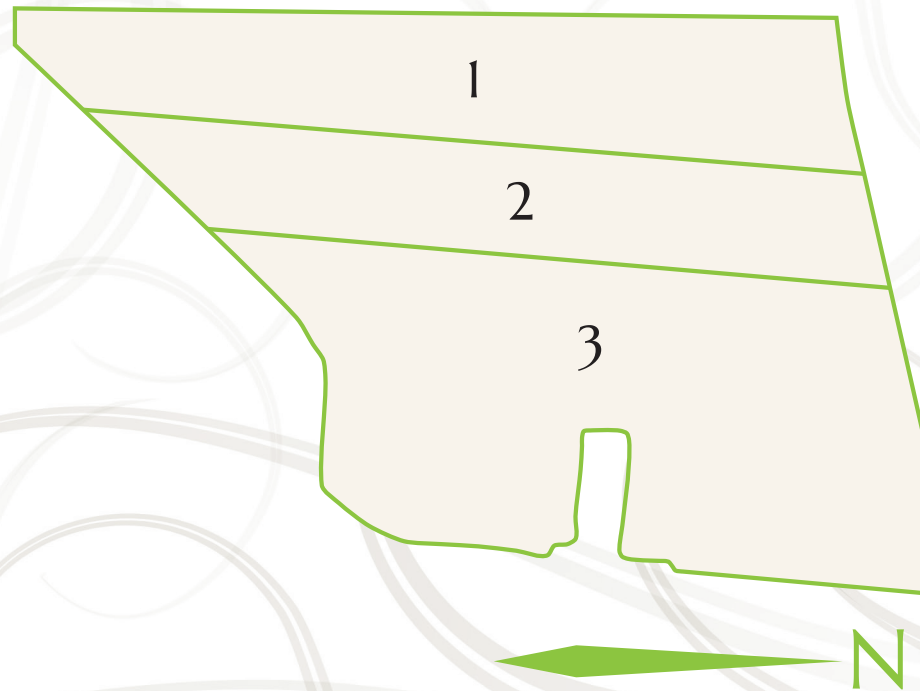

Unit 8 - 66.40 Acres - 2 Varieties
Wahluke Slope AVA

1. Cabernet Franc - 17.00 Acres

2. Merlot - 15.50 Acres

3. Merlot - 33.90 Acres