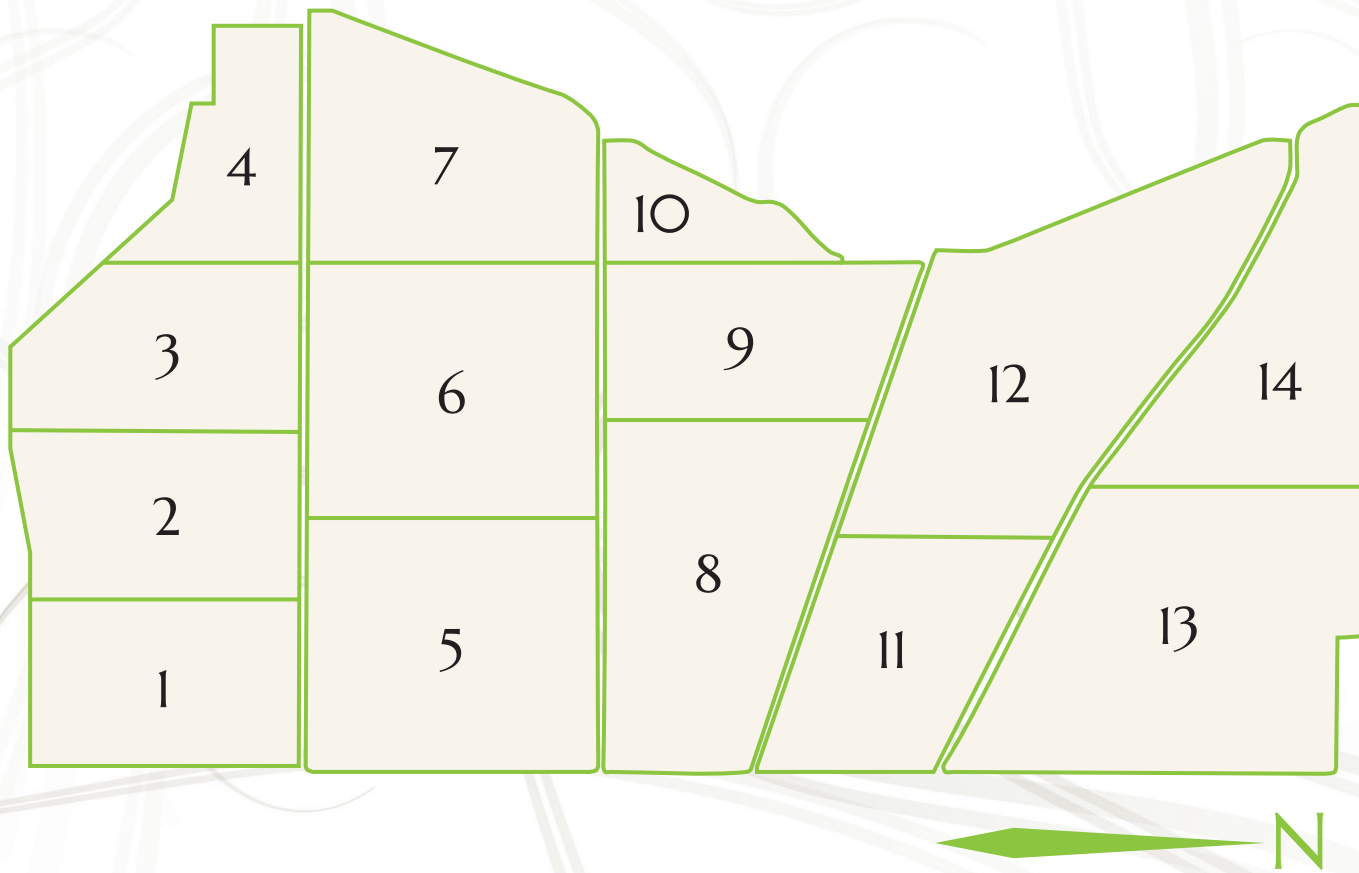

The 400 - 366.80 Acres - 5 Varieties  
Wahluke Slope AVA

The 400 - 366.80 Acres - 5 Varieties  
Wahluke Slope AVA

1. Cherries - 21.00 Acres

2. Merlot - 21.10 Acres

3. Merlot - 21.10 Acres

4. Cabernet Sauvignon - 13.40 Acres

5. Merlot - 33.80 Acres

6. Merlot - 34.00 Acres

7. Cabernet Sauvignon - 27.50 Acres

8. Merlot - 33.10 Acres

9. Merlot - 21.40 Acres

10. Cabernet Sauvignon - 7.50 Acres

11. Pinot Gris - 19.70 Acres

12. Pinot Gris - 42.80 Acres

13. White Riesling - 44.80 Acres

14. Pinot Gris - 25.60 Acres